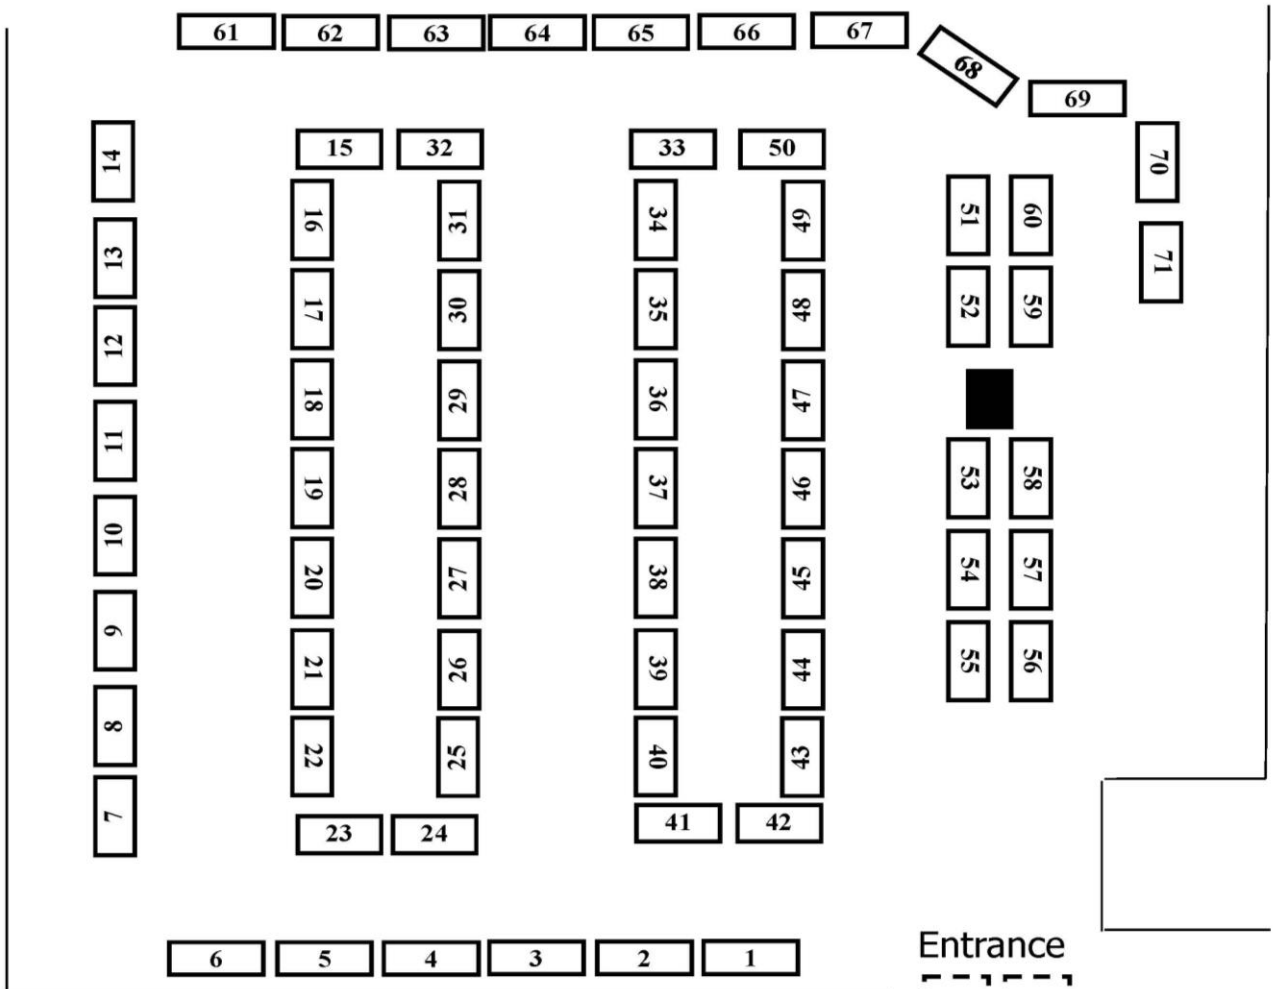

Philadelphia/Main Line Health Professions School Expo

Wednesday, March 29, 2023
Villanova room, Connelly Center
Villanova University

Entrance

Programs/Employers by Table Number

- | | | |
|--|---|--|
| 1 American University of Antigua | 28 Rowan-Virtua Sch. Of Osteopathic Med. | 63 Senior Helpers of Havertown |
| 2 Princeton review | 29 Sherman College of Chiropractic | 64 Geisinger Commonwealth School of Medicine |
| 3 Holy Family Graduate Programs | 30 St. George's University | 65 University of Pennsylvania LPS Post-Bacc Programs |
| 4 Villanova College of Nursing | 31 Touro College of Pharmacy | 66 Univ. of Southern California Sch. Of Gerontology |
| 5 Columbia University OT | 32 Philadelphia College of Osteopathic Medicine | 67 GeorgeSquared Biomedical Sciences |
| 6 Columbia University Mailman Sch. of Public Health | 33 Drexel University PA Studies | 68 CapYear |
| 7 DeSales University PA Studies | 34 Drexel University Grad Hlth Programs | 69 University of Delaware College of Hlth Sciences |
| 8 DeSales University MBA | 35 U.S. Air Force | 70 University of Delaware College of Hlth Sciences |
| 9 University of Medicine & Hlth Sciences St. Kitts | 36 Edward Via College of Osteopathic Medicine | 71 Fairleigh Dickinson Univ. Sch. of Pharmacy & Hlth Sci |
| 10 St. Joseph's University Health Sciences | 37 University of Pennsylvania School of Dentistry | 62 Lehigh University |
| 13 National University of Natural Medicine | 38 Salus University | 63 U.S. Navy |
| 14 Arcadia University | 39 Lock Haven University | 64 Midwestern University |
| 15 Temple University School of Dentistry | 40 Ross University School of Medicine | 65 NYIT |
| 16 Temple University College of Sci. & Tech | 41 West Chester University | 66 Aquity Solutions |
| 17 Dentistry Temple University Sch. of Podiatric Med | 42 Scribe America | 67 Drexel College of Medicine |
| 18 Temple University Lewis Katz Sch. of Medicine | 43 Casmir Care Services | 68 University of St. Augustine for Hlth Sciences |
| 19 Rocky Mountain University | 44 Duquesne University Pharmacy | 69 Thomas Jefferson University |
| 20 New York College of Podiatric Medicine | 45 NY Medical College Biomedical Science | 70 Thomas Jefferson University Grad. Prgms/Post-back |
| 21 Rutgers Robert Wood Johnson Medical School | 46 NY Medical College | 71 Athena Pre-Med Hospice Program |
| 22 Rutgers University School of Public Health | 47 National Health Corps | |
| 23 Proscribe | 48 Uniformed Services University | |
| 24 University of Pennsylvania Sch. of Veterinary Med | 49 U.S. Army | |
| 25 A. T. Still University | 50 Drexel University COM Pre-Hlth Post-bacc | |
| 26 University of Scranton | 51 Dartmouth Geisel School of Medicine | |
| 27 Penn State College of Medicine | 52 KenCrest | |