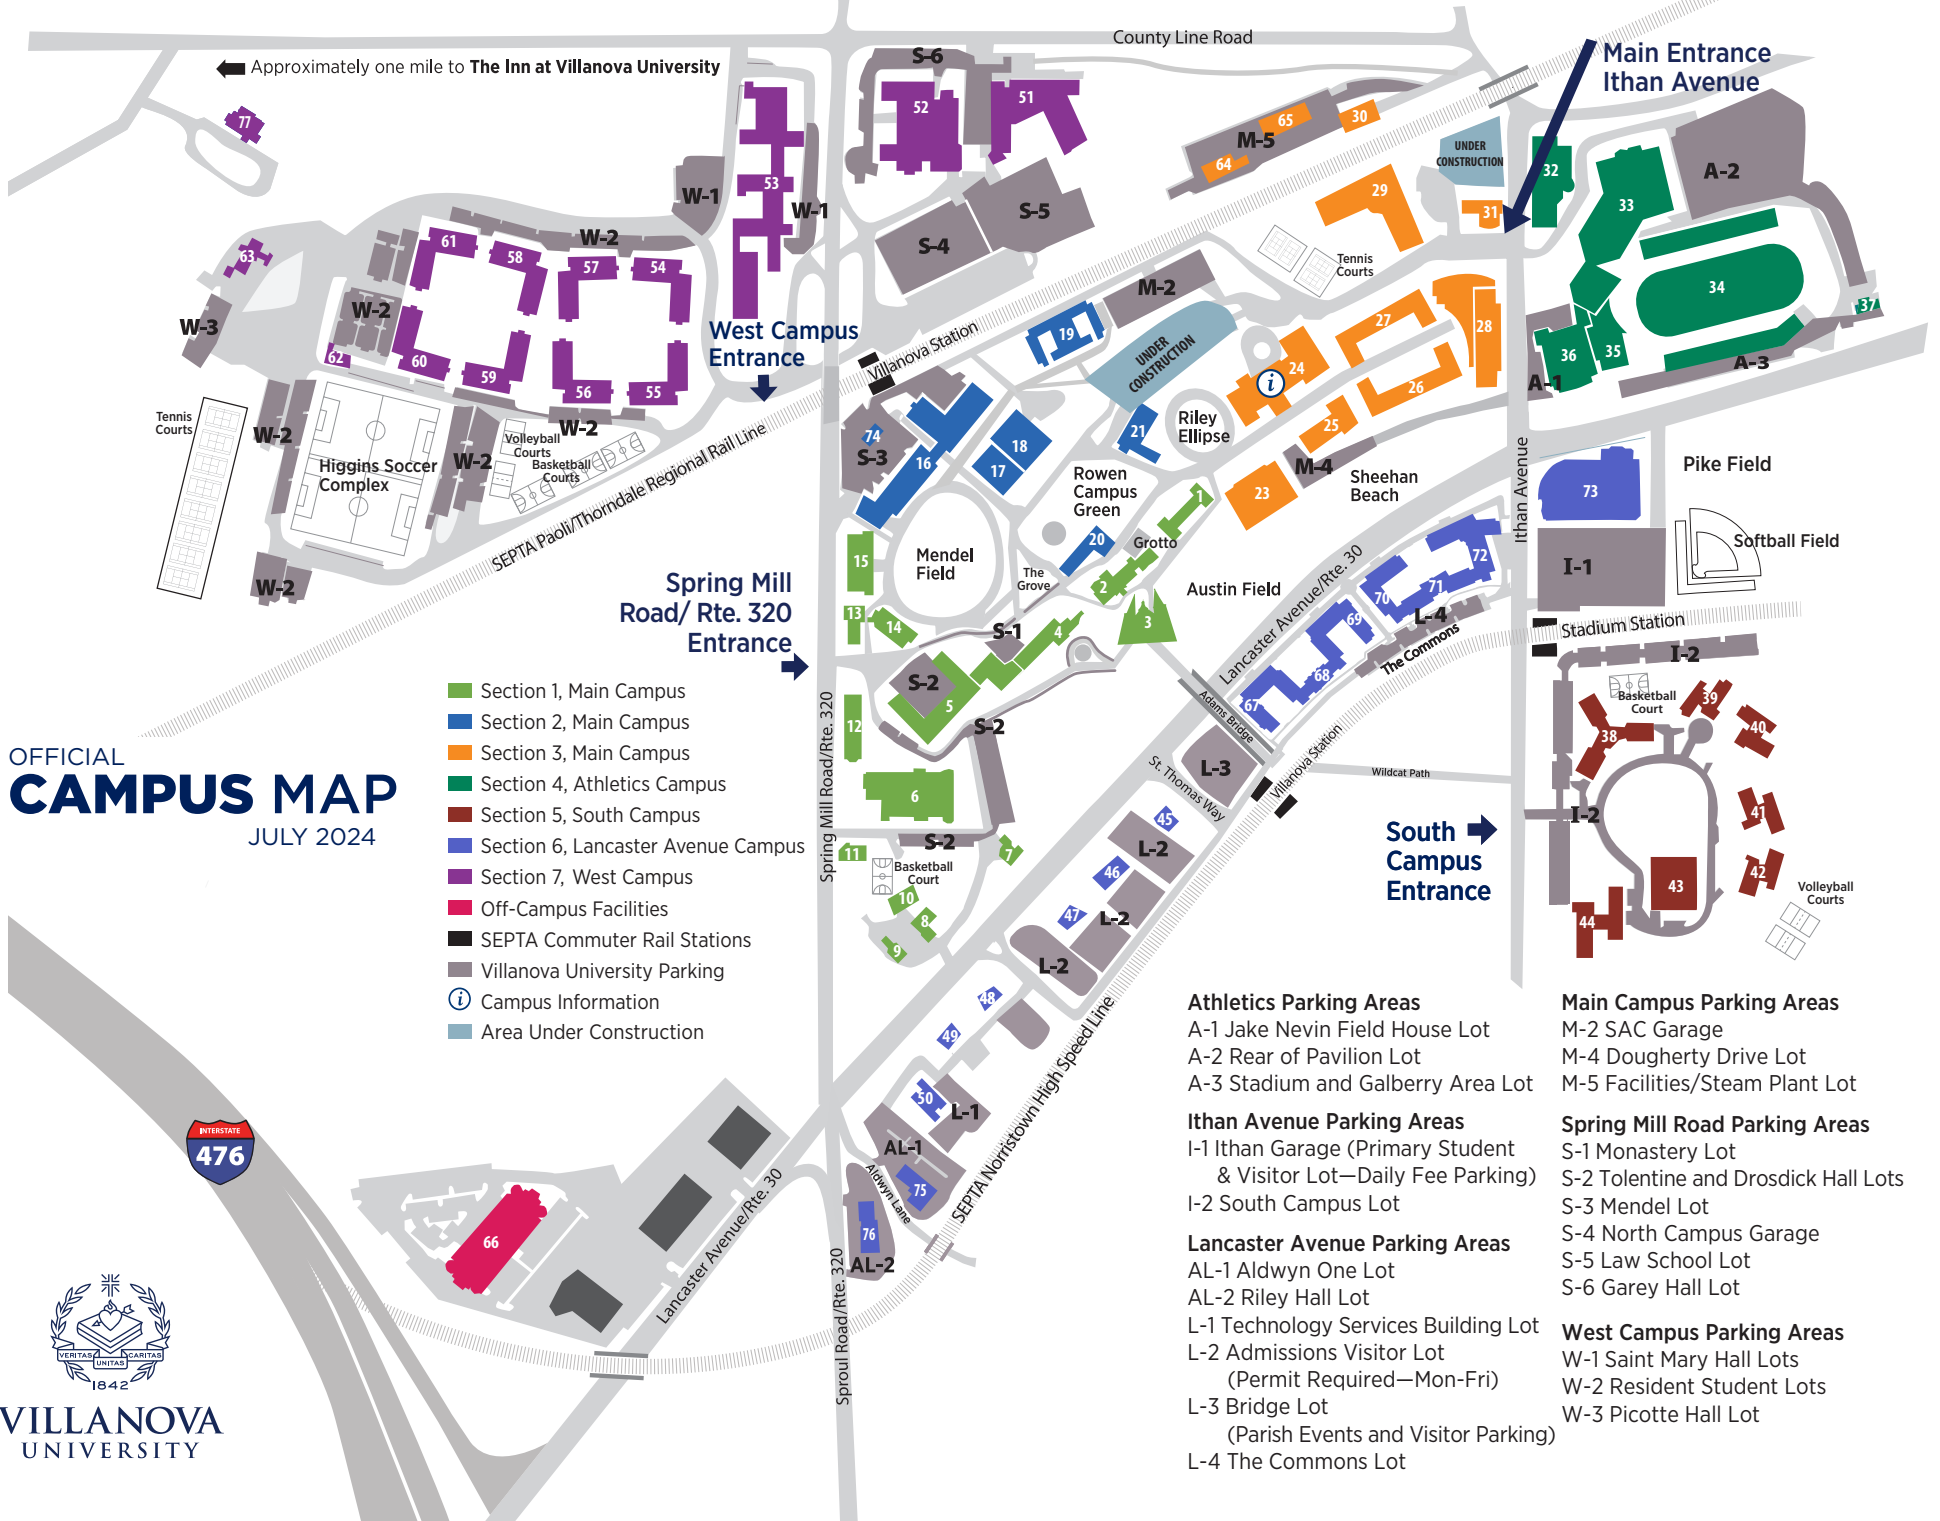

OFFICIAL
CAMPUS MAP
JULY 2024

- Section 1, Main Campus
- Section 2, Main Campus
- Section 3, Main Campus
- Section 4, Athletics Campus
- Section 5, South Campus
- Section 6, Lancaster Avenue Campus
- Section 7, West Campus
- Off-Campus Facilities
- SEPTA Commuter Rail Stations
- Villanova University Parking
- i Campus Information
- Area Under Construction

- Athletics Parking Areas**
 - A-1 Jake Nevin Field House Lot
 - A-2 Rear of Pavilion Lot
 - A-3 Stadium and Galberry Area Lot
- Ithan Avenue Parking Areas**
 - I-1 Ithan Garage (Primary Student & Visitor Lot—Daily Fee Parking)
 - I-2 South Campus Lot
- Lancaster Avenue Parking Areas**
 - AL-1 Aldwyn One Lot
 - AL-2 Riley Hall Lot
 - L-1 Technology Services Building Lot
 - L-2 Admissions Visitor Lot (Permit Required—Mon-Fri)
 - L-3 Bridge Lot (Parish Events and Visitor Parking)
 - L-4 The Commons Lot

- Main Campus Parking Areas**
 - M-2 SAC Garage
 - M-4 Dougherty Drive Lot
 - M-5 Facilities/Steam Plant Lot
- Spring Mill Road Parking Areas**
 - S-1 Monastery Lot
 - S-2 Tolentine and Drosdick Hall Lots
 - S-3 Mendel Lot
 - S-4 North Campus Garage
 - S-5 Law School Lot
 - S-6 Garey Hall Lot
- West Campus Parking Areas**
 - W-1 Saint Mary Hall Lots
 - W-2 Resident Student Lots
 - W-3 Picotte Hall Lot