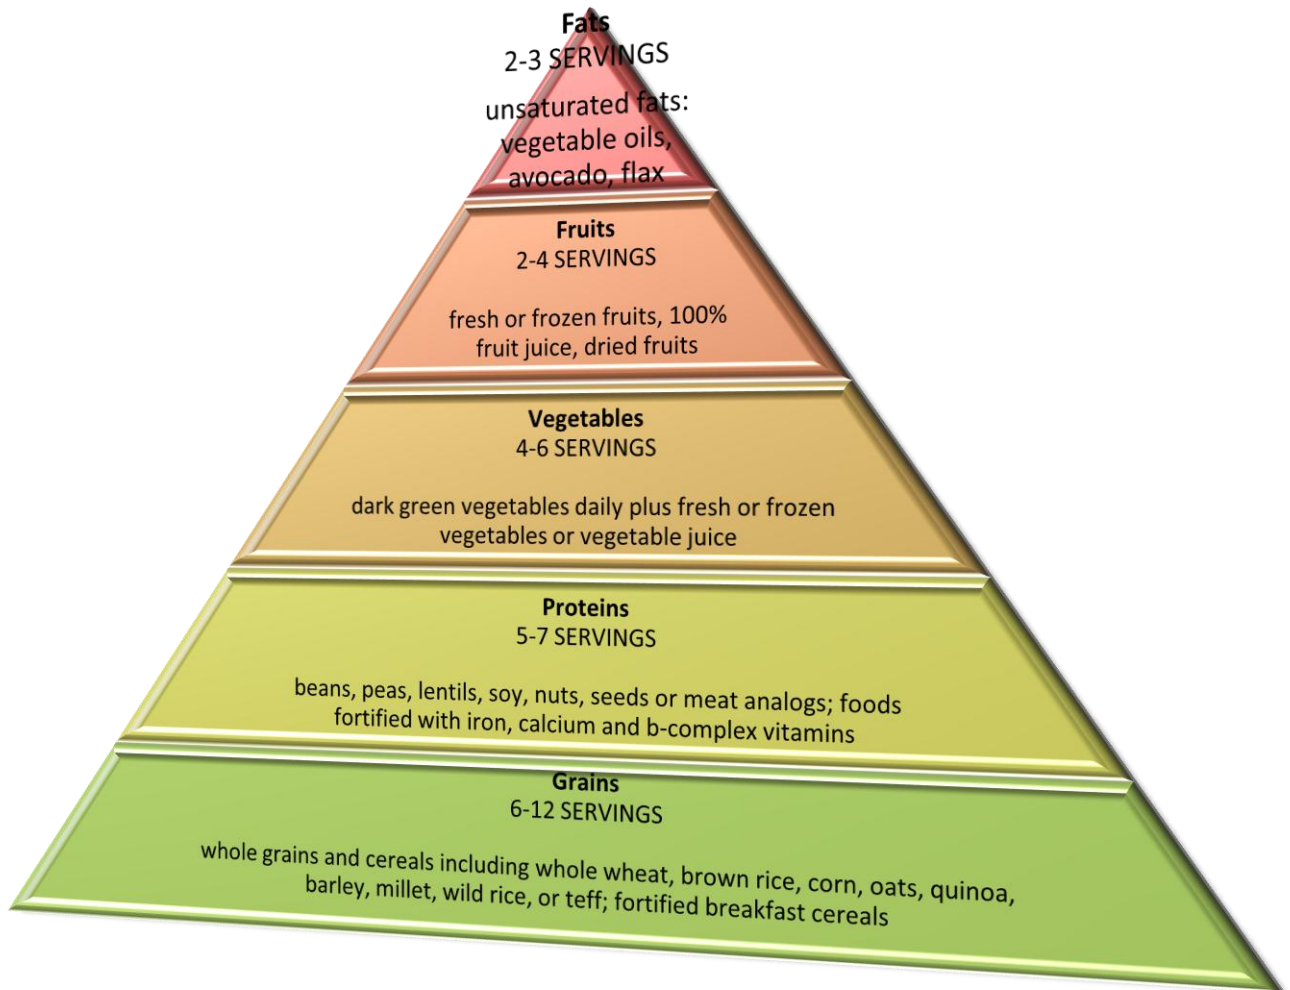

Vegan Food Guide Pyramid

go to health

Office of Health Promotion
Health Services Building, 1st floor
610.519.7407
www.villanova.edu/healthpromotion