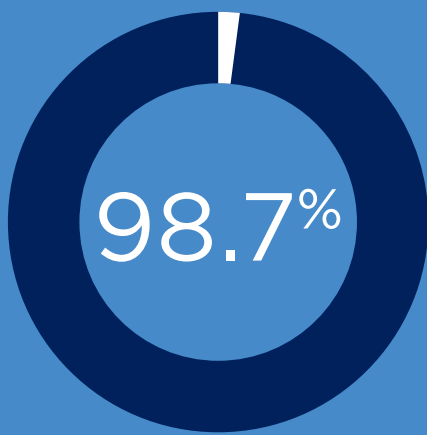

VILLANOVA

SCHOOL OF BUSINESS

QUICK FACTS

UNDERGRADUATE PROGRAMS

| VSB Total Enrollment | | VSB Incoming Class Enrollment | | | VSB Class of 2021 | |
|----------------------|-------|-------------------------------|------------|------------|--------------------------|-------------|
| Year | Total | Class | Candidates | Enrollment | | |
| Fall 2018 | 1779 | 2022 | 6,620 | 413 | Mid-range SAT | 1320-1480 |
| Fall 2017 | 1774 | 2021 | 6,286 | 422 | Mid-range GPA | 3.92 - 4.29 |
| Fall 2016 | 1753 | 2020 | 4,606 | 424 | Student-to-faculty ratio | 15:1 |
| Fall 2015 | 1749 | 2019 | 4,348 | 430 | | |
| | | 2018 | 4,599 | 410 | | |

of students complete at least one internship

of students complete more than one internship

of recent grads placed within six months

\$67,333

Mean base salary for graduates

\$7,000

Mean signing bonus for graduates