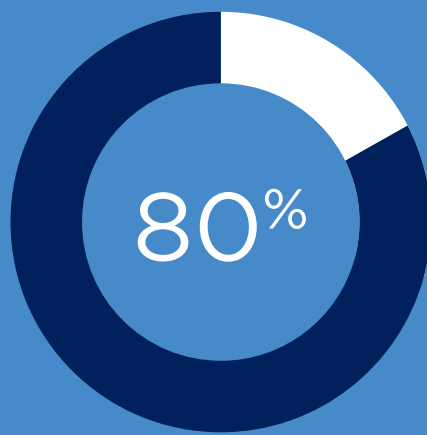

VILLANOVA

SCHOOL OF BUSINESS

QUICK FACTS

UNDERGRADUATE PROGRAMS

| VSB Total Enrollment | | VSB Incoming Class Enrollment | | | VSB Class of 2021 | |
|----------------------|-------|-------------------------------|------------|------------|--------------------------|-------------|
| Year | Total | Class | Candidates | Enrollment | | |
| Fall 2018 | 1779 | 2022 | 6,620 | 413 | Mid-range SAT | 1320-1480 |
| Fall 2017 | 1774 | 2021 | 6,286 | 422 | Mid-range GPA | 3.92 - 4.29 |
| Fall 2016 | 1753 | 2020 | 4,606 | 424 | Student-to-faculty ratio | 15:1 |
| Fall 2015 | 1749 | 2019 | 4,348 | 430 | | |
| | | 2018 | 4,599 | 410 | | |

of students complete at least one internship

of students complete more than one internship

of recent grads placed within six months

\$67,333

Mean base salary for graduates

\$7,000

Mean signing bonus for graduates