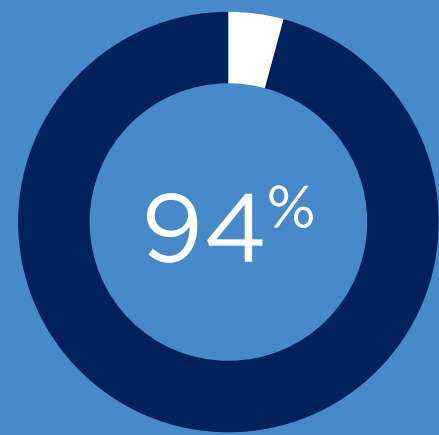

VILLANOVA

SCHOOL OF BUSINESS

QUICK FACTS

UNDERGRADUATE PROGRAMS

| VSB Total Enrollment | | VSB Incoming Class Enrollment | | | VSB Class of 2021 | |
|----------------------|-------|-------------------------------|------------|------------|--------------------------|-------------|
| Year | Total | Class | Candidates | Enrollment | | |
| Fall 2018 | 1779 | 2022 | 6,620 | 413 | Mid-range SAT | 1320-1480 |
| Fall 2017 | 1774 | 2021 | 6,286 | 422 | Mid-range GPA | 3.92 - 4.29 |
| Fall 2016 | 1753 | 2020 | 4,606 | 424 | Student-to-faculty ratio | 15:1 |
| Fall 2015 | 1749 | 2019 | 4,348 | 430 | | |
| | | 2018 | 4,599 | 410 | | |

of students complete at least one internship

of students complete more than one internship

of recent grads placed within six months

\$67,333

Mean base salary for graduates

\$7,000

Mean signing bonus for graduates