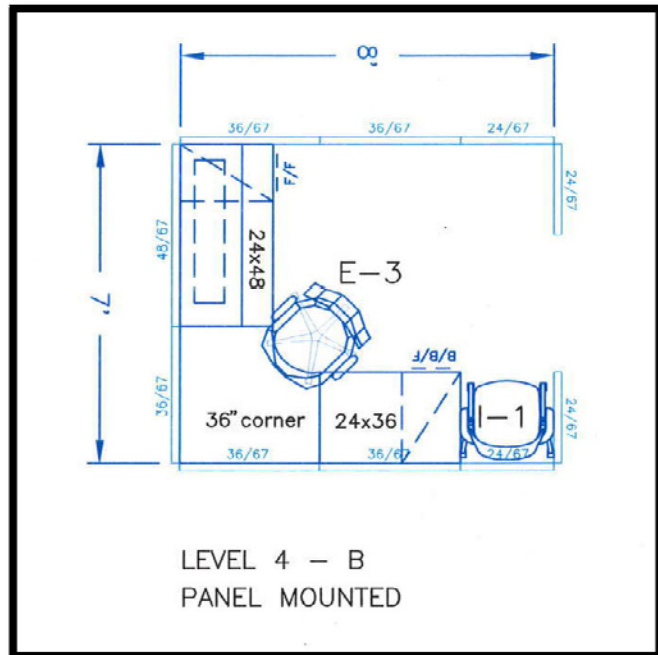

Panel Mounted Station 7 x 8 consisting of:

Item	Qty	Description
	5	24 x 67 non-powered panels, middle grade.
	4	36 x 67 non-powered panels, middle grade.
	1	60 x 67 non-powered panels, middle grade.
	1	24 x 60 laminate worksurface w/1 grommet
	1	24 x 72 laminate worksurface w/1 grommet
	1	Metal F/F pedestal
	1	Metal B/B/F pedestal w/pencil drawer
	1	60" Binder Bin w/tasklight & tackboard middle grade fabric
E-3	1	Task chair, pneu hght., adj. arms, swivel/tilt
I-1	1	Ptd. Metal side chair w/arms, fabric seat and back, stackable, middle grade fabric

Panel Mounted Station 7 x 8 consisting of:

Item	Qty	Description
	4	24 x 67 non-powered panels, middle grade.
	5	36 x 67 non-powered panels, middle grade.
	1	48 x 67 non-powered panels, middle grade.
	1	36" corner laminate worksurface w/1 grommet
	1	24 X 36 laminate worksurface w/1 grommet
	1	24 x 48 laminate worksurface w/1 grommet
	1	metal F/F pedestal
	1	Metal B/B/F pedestal w/pencil drawer
	1	48" Binder Bin w/tasklight & tackboard middle grade fabric.
E-3	1	Task chair, pneu hght., adj. arms, swivel/tilt
I-1	1	Ptd. Metal side chair w/arms, fabric seat and back, stackable, middle grade fabric.